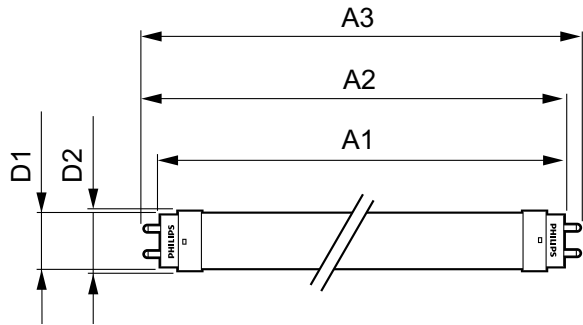

MASTER LEDtube EM/Mains T8

Dimensional drawing

Product	D1	D2	A1	A2	A3
MASTER LEDtube PERF1800mm 45W 840C	25.68 mm	28 mm	1763.8 mm	1770.9 mm	1778.0 mm

Product	D1	D2	C1
MASTER LEDtube Starter EMP	3 mm	21.5 mm	34.5 mm

Product	D1	D2	A1	A2	A3
MASTER LEDtube 600mm 7.5W865 G5 I	15.8 mm	21.0 mm	548.0 mm	555.0 mm	562.0 mm
MASTER LEDtube 1200mm 13W840 G5 I	15.8 mm	21.0 mm	1148.0 mm	1155.0 mm	1162.0 mm
MASTER LEDtube 600mm 7.5W840 G5 I	15.8 mm	21.0 mm	548.0 mm	555.0 mm	562.0 mm
MASTER LEDtube 1200mm 13W865 G5 I	15.8 mm	21.0 mm	1148.0 mm	1155.0 mm	1162.0 mm

Approval and Application

Order Code	Full Product Name	Energy	
		Consumption kWh/ 1000 h	Energy Efficiency Label (EEL)
929000280432	MAS LEDtube PERF 600mm 10.5W840 T8 C	11 kWh	A+
929000280532	MAS LEDtube PERF 600mm 10.5W865 T8 C	11 kWh	A+
929000280732	MAS LEDtube PERF 1200mm 21W840 T8 C	21 kWh	A+
929000284708	MAS LEDtube STD 1200mm 16W840 T8 I	16 kWh	A+

Order Code	Full Product Name	Energy	
		Consumption kWh/ 1000 h	Energy Efficiency Label (EEL)
929000284808	MAS LEDtube STD 1200mm 16W865 T8 I	16 kWh	A+
929000286308	MAS LEDtube STD 1200mm 20W830 T8 I	20 kWh	A+
929000286508	MAS LEDtube STD 1200mm 20W865 T8 I	20 kWh	A+
929000286608	MAS LEDtube STD 600mm 10W830 T8 I	10 kWh	A+