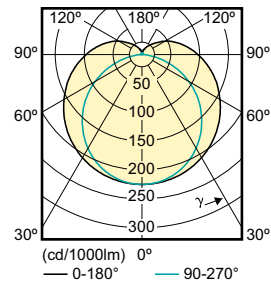

LEDtube 1200mm 18 W T8 I W