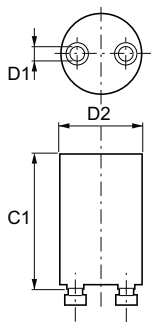

MASTER LEDtube EM/Mains T8

Dimensional drawing

Product	D1	D2	A1	A2	A3
MASTER LEDtube PERF1800mm 45W 840C	25.68 mm	28 mm	1763.8 mm	1770.9 mm	1778.0 mm

Product	D1	D2	C1
MASTER LEDtube Starter EMP	3 mm	21.5 mm	34.5 mm

Product	D1	D2	A1	A2	A3
MASTER LEDtube 600mm 7.5W865 G5 I	15.8 mm	21.0 mm	548.0 mm	555.0 mm	562.0 mm
MASTER LEDtube 1200mm 13W840 G5 I	15.8 mm	21.0 mm	1148.0 mm	1155.0 mm	1162.0 mm
MASTER LEDtube 600mm 7.5W840 G5 I	15.8 mm	21.0 mm	548.0 mm	555.0 mm	562.0 mm
MASTER LEDtube 1200mm 13W865 G5 I	15.8 mm	21.0 mm	1148.0 mm	1155.0 mm	1162.0 mm

Approval and Application

Order Code	Full Product Name	Energy	
		Consumption kWh/ 1000 h	Energy Efficiency Label (EEL)
929000280432	MAS LEDtube PERF 600mm 10.5W840 T8 C	11 kWh	A+
929000280532	MAS LEDtube PERF 600mm 10.5W865 T8 C	11 kWh	A+
929000280732	MAS LEDtube PERF 1200mm 21W840 T8 C	21 kWh	A+
929000284708	MAS LEDtube STD 1200mm 16W840 T8 I	16 kWh	A+

Order Code	Full Product Name	Energy	
		Consumption kWh/ 1000 h	Energy Efficiency Label (EEL)
929000284808	MAS LEDtube STD 1200mm 16W865 T8 I	16 kWh	A+
929000286308	MAS LEDtube STD 1200mm 20W830 T8 I	20 kWh	A+
929000286508	MAS LEDtube STD 1200mm 20W865 T8 I	20 kWh	A+
929000286608	MAS LEDtube STD 600mm 10W830 T8 I	10 kWh	A+