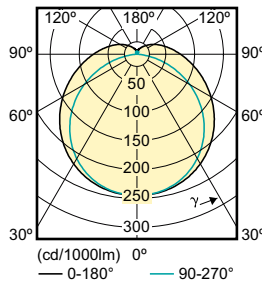

LEDtube 1200 mm UO, 1500 mm UO, 1800 mm T8 ROT