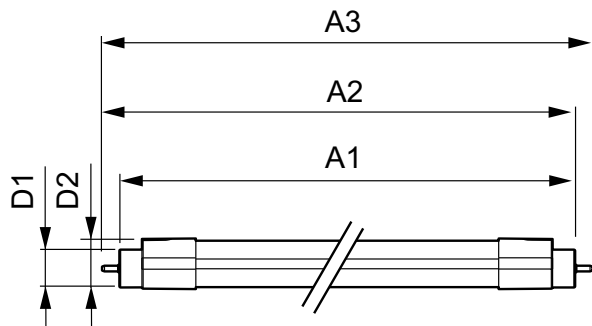

MASTER LEDtube EM/Mains T8

Dimensional drawing

Product	D1	D2	A1	A2	A3
MASTER LEDtube PERF1800mm 45W 840C	25.68 mm	28 mm	1763.8 mm	1770.9 mm	1778.0 mm

Product	D1	D2	C1
MASTER LEDtube Starter EMP	3 mm	21.5 mm	34.5 mm

Product	D1	D2	A1	A2	A3
MASTER LEDtube 600mm 7.5W865 G5 I	15.8 mm	21.0 mm	548.0 mm	555.0 mm	562.0 mm
MASTER LEDtube 1200mm 13W840 G5 I	15.8 mm	21.0 mm	1148.0 mm	1155.0 mm	1162.0 mm
MASTER LEDtube 600mm 7.5W840 G5 I	15.8 mm	21.0 mm	548.0 mm	555.0 mm	562.0 mm
MASTER LEDtube 1200mm 13W865 G5 I	15.8 mm	21.0 mm	1148.0 mm	1155.0 mm	1162.0 mm

Approval and Application

Order Code	Full Product Name	Energy	
		Consumption kWh/ 1000 h	Energy Efficiency Label (EEL)
929000280432	MAS LEDtube PERF 600mm 10.5W840 T8 C	11 kWh	A+
929000280532	MAS LEDtube PERF 600mm 10.5W865 T8 C	11 kWh	A+
929000280732	MAS LEDtube PERF 1200mm 21W840 T8 C	21 kWh	A+
929000284708	MAS LEDtube STD 1200mm 16W840 T8 I	16 kWh	A+

Order Code	Full Product Name	Energy	
		Consumption kWh/ 1000 h	Energy Efficiency Label (EEL)
929000284808	MAS LEDtube STD 1200mm 16W865 T8 I	16 kWh	A+
929000286308	MAS LEDtube STD 1200mm 20W830 T8 I	20 kWh	A+
929000286508	MAS LEDtube STD 1200mm 20W865 T8 I	20 kWh	A+
929000286608	MAS LEDtube STD 600mm 10W830 T8 I	10 kWh	A+