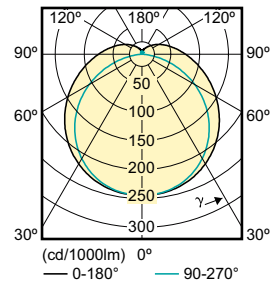

LEDtube VLE 600 mm 10 W T8 ROT