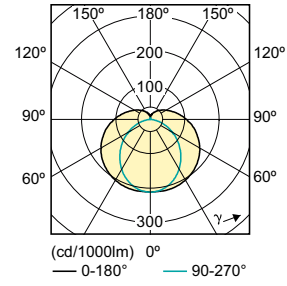

VLE 1500 mm 23 W /865 ROT

STD 1200 mm 14.5 W T8 I

VLE 1200 mm 14.5 W /840

VLE 1200 mm 14.5 W /865

LEDtube 1200mm HO 18 W T8, 1200mm 18 W T8 I

LED tube VLE 600 mm 10 W T8C Rot

MASTER LEDtube EM/Mains T8

Light Distribution Diagrams