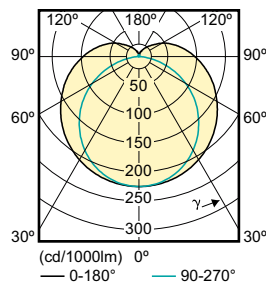

VLE 1500 mm 23 W /865 ROT

STD 1200 mm 14.5 W T8 I

VLE 1200 mm 14.5 W /840

VLE 1200 mm 14.5 W /865

LEDtube 1200mm HO 18 W T8, 1200mm 18 W T8 I

LED tube VLE 600 mm 10 W T8C Rot

MASTER LEDtube EM/Mains T8

Light Distribution Diagrams