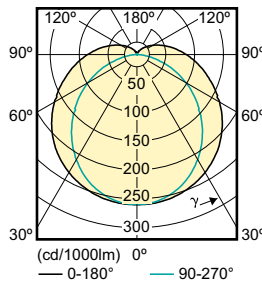

LEDtube 900mm 15W T8C Rot